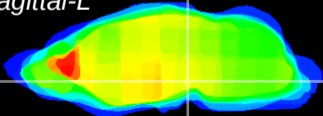

Coronal

Sagittal-R

Sagittal-L

ViBrism: CX16001
Horizontal

SN