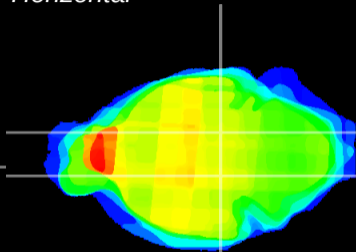

Coronal

Sagittal-R

Sagittal-L

ViBrism: CX16001
Horizontal

SN