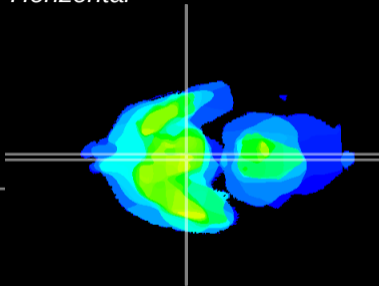

Coronal

Sagittal-R

Sagittal-L

ViBrism: CX16003
Horizontal

Arc