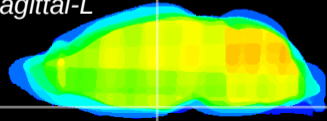

Coronal

Sagittal-R

Sagittal-L

ViBrism: CX16003
Horizontal

Arc