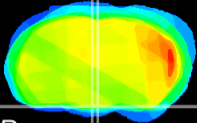

Coronal

Sagittal-R

Sagittal-L

ViBrism: CX16003
Horizontal

Arc