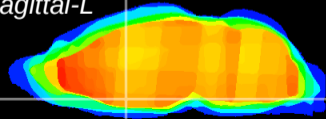

Coronal

Sagittal-R

Sagittal-L

ViBriSM: CX16004
Horizontal

MPA