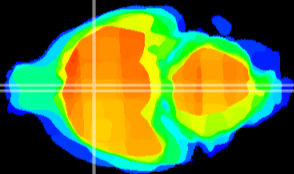

Coronal

Sagittal-R

Sagittal-L

ViBriSM: CX16004
Horizontal

MPA