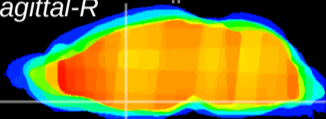

Coronal

Sagittal-R

Sagittal-L

ViBriSM: CX16004
Horizontal

MPA