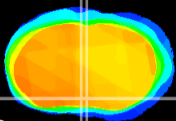

Coronal

Sagittal-R

Sagittal-L

ViBriSM: CX16004
Horizontal

MPA