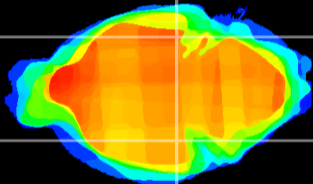

Coronal

Sagittal-R

Sagittal-L

ViBrisM: CX16004  
Horizontal

ventral S