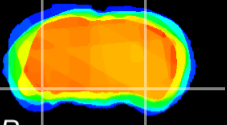

Coronal

Sagittal-R

Sagittal-L

ViBrisM: CX16004  
Horizontal

ventral S