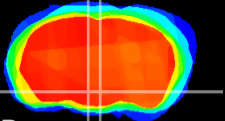

*Coronal*

*Sagittal-R*

*Sagittal-L*

ViBrism: CX16005  
*Horizontal*

DM