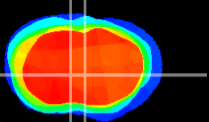

Coronal

Sagittal-R

Sagittal-L

ViBrism: CX16005
Horizontal

LS