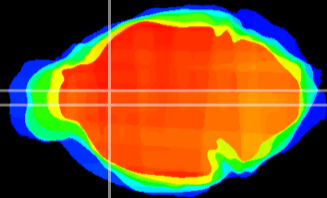

Coronal

Sagittal-R

Sagittal-L

ViBrism: CX16005
Horizontal

LS