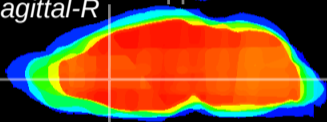

Coronal

Sagittal-R

Sagittal-L

ViBrism: CX16005
Horizontal

LS