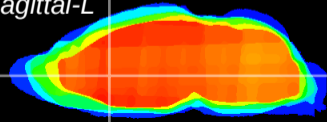

Coronal

Sagittal-R

Sagittal-L

ViBrism: CX16005
Horizontal

LS