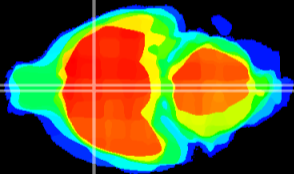

Coronal

Sagittal-R

Sagittal-L

ViBriSM: CX16005
Horizontal

MPA