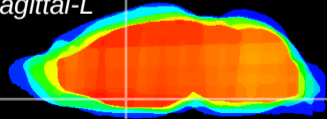

Coronal

Sagittal-R

Sagittal-L

ViBriSM: CX16005
Horizontal

MPA