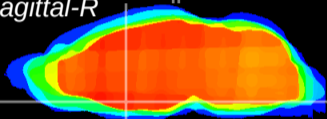

Coronal

Sagittal-R

Sagittal-L

ViBriSM: CX16005
Horizontal

MPA