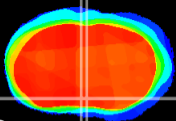

Coronal

Sagittal-R

Sagittal-L

ViBriSM: CX16005
Horizontal

MPA