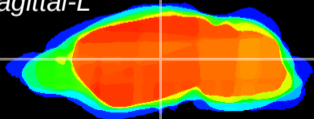

*Coronal*

*Sagittal-R*

*Sagittal-L*

ViBrism: CX16005  
*Horizontal*

VPM/VPL