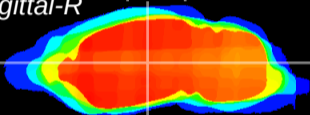

*Coronal*

*Sagittal-R*

*Sagittal-L*

ViBrism: CX16005  
*Horizontal*

VPM/VPL