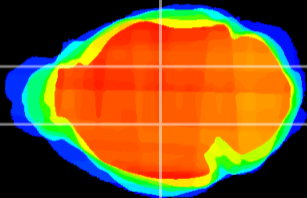

*Coronal*

*Sagittal-R*

*Sagittal-L*

ViBrism: CX16005  
*Horizontal*

VPM/VPL