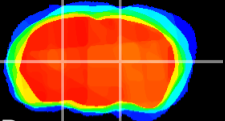

*Coronal*

*Sagittal-R*

*Sagittal-L*

ViBrism: CX16005  
*Horizontal*

VPM/VPL