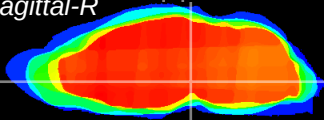

Coronal

Sagittal-R

Sagittal-L

ViBrism: CX16005
Horizontal

VTA