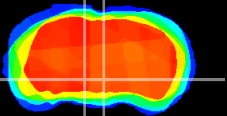

Coronal

Sagittal-R

Sagittal-L

ViBrism: CX16005
Horizontal

VTA