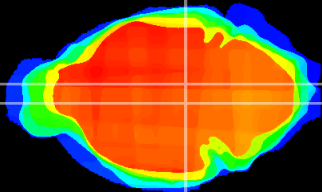

Coronal

Sagittal-R

Sagittal-L

ViBrism: CX16005
Horizontal

VTA