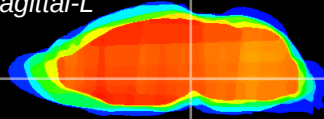

Coronal

Sagittal-R

Sagittal-L

ViBrism: CX16005
Horizontal

VTA