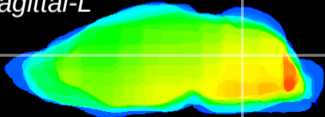

Coronal

Sagittal-R

Sagittal-L

ViBrism: CX16006
Horizontal

Cb nucleus