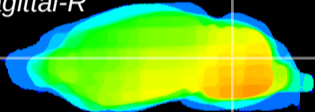

Coronal

Sagittal-R

Sagittal-L

ViBrism: CX16006
Horizontal

Cb nucleus