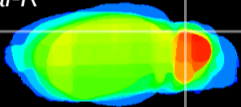

Coronal

Sagittal-R

Sagittal-L

ViBrism: CX16008
Horizontal

Cb lobe