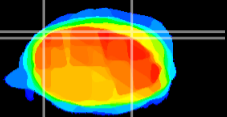

Coronal

Sagittal-R

Sagittal-L

ViBrism: CX16008
Horizontal

Cb lobe