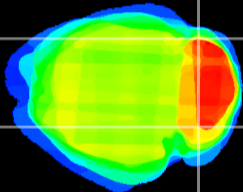

Coronal

Sagittal-R

Sagittal-L

ViBrism: CX16008
Horizontal

Cb lobe