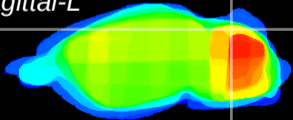

Coronal

Sagittal-R

Sagittal-L

ViBrism: CX16008
Horizontal

Cb lobe