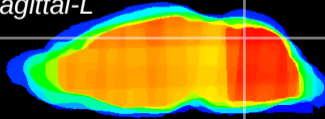

Coronal

ViBrisM: CX16009  
Horizontal

Sagittal-R

Sagittal-L

Cb vermis