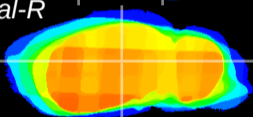

*Coronal*

*Sagittal-R*

*Sagittal-L*

ViBrism: CX16010  
*Horizontal*

LG