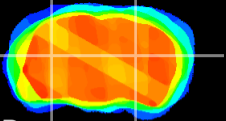

*Coronal*

*Sagittal-R*

*Sagittal-L*

ViBrism: CX16010  
*Horizontal*

LG