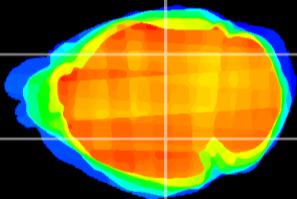

*Coronal*

*Sagittal-R*

*Sagittal-L*

ViBrism: CX16010  
*Horizontal*

LG