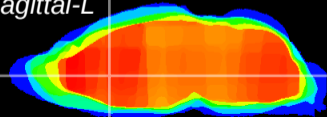

Coronal

Sagittal-R

Sagittal-L

ViBrisM: CX16011
Horizontal

LS