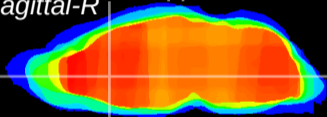

Coronal

Sagittal-R

Sagittal-L

ViBrisM: CX16011
Horizontal

LS