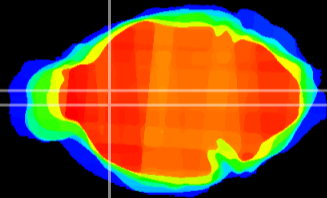

Coronal

Sagittal-R

Sagittal-L

ViBrisM: CX16011
Horizontal

LS