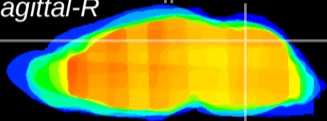

Coronal

Sagittal-R

Sagittal-L

ViBrism: CX16013
Horizontal

Cb vermis