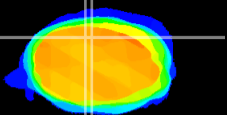

Coronal

Sagittal-R

Sagittal-L

ViBrism: CX16013
Horizontal

Cb vermis