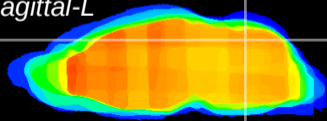

Coronal

Sagittal-R

Sagittal-L

ViBrism: CX16013
Horizontal

Cb vermis