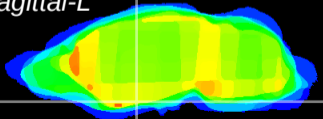

Coronal

Sagittal-R

Sagittal-L

ViBrism: CX16026
Horizontal

S0