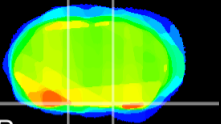

Coronal

Sagittal-R

Sagittal-L

ViBrism: CX16026
Horizontal

S0