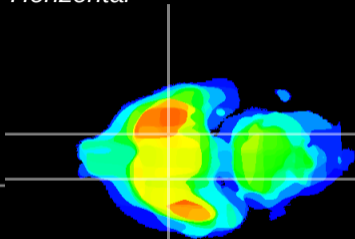

Coronal

Sagittal-R

Sagittal-L

ViBrism: CX16026
Horizontal

S0