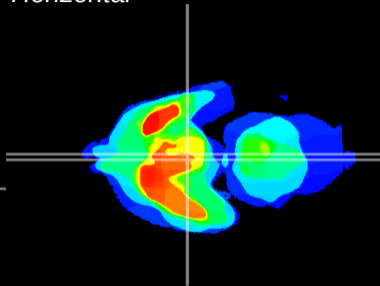

Coronal

Sagittal-R

Sagittal-L

ViBrism: CX16030
Horizontal

Arc