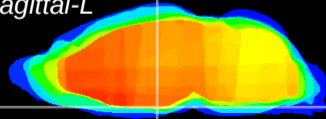

Coronal

Sagittal-R

Sagittal-L

ViBrism: CX16030
Horizontal

Arc