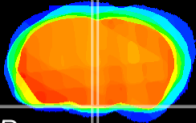

Coronal

Sagittal-R

Sagittal-L

ViBrism: CX16030
Horizontal

Arc