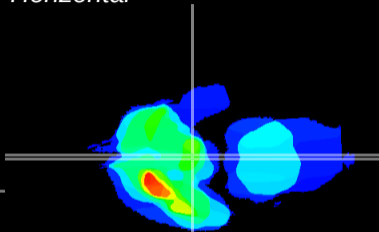

Coronal

Sagittal-R

Sagittal-L

ViBrism: CX16030
Horizontal

ME