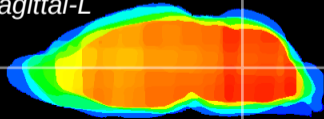

*Coronal*

*Sagittal-R*

*Sagittal-L*

ViBrism: CX16031  
*Horizontal*

MVe