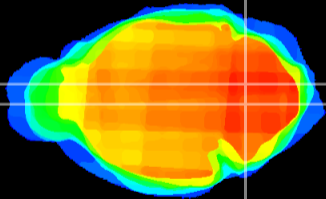

*Coronal*

*Sagittal-R*

*Sagittal-L*

ViBrism: CX16031  
*Horizontal*

MVe