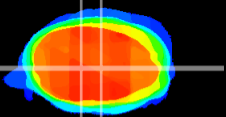

*Coronal*

*Sagittal-R*

*Sagittal-L*

ViBrism: CX16031  
*Horizontal*

MVe