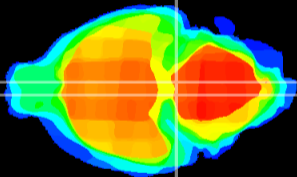

Coronal

Sagittal-R

Sagittal-L

ViBrism: CX16031
Horizontal

Pn