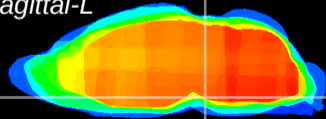

Coronal

Sagittal-R

Sagittal-L

ViBrism: CX16031
Horizontal

Pn