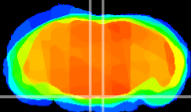

Coronal

Sagittal-R

Sagittal-L

ViBrism: CX16031
Horizontal

Pn