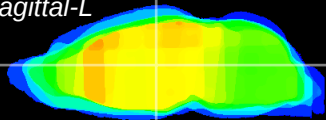

Coronal

Sagittal-R

Sagittal-L

ViBrism: CX16032
Horizontal

MD