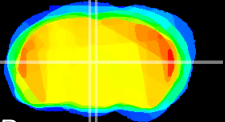

Coronal

Sagittal-R

Sagittal-L

ViBrism: CX16032
Horizontal

MD