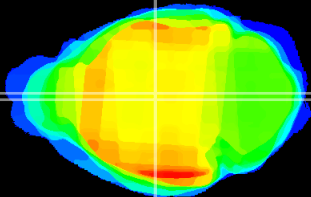

Coronal

Sagittal-R

Sagittal-L

ViBrism: CX16032
Horizontal

MD