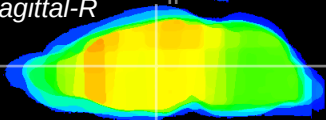

Coronal

Sagittal-R

Sagittal-L

ViBrism: CX16032
Horizontal

MD