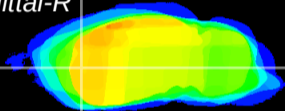

*Coronal*

*Sagittal-R*

*Sagittal-L*

ViBrism: CX16033  
*Horizontal*

CPU lateral