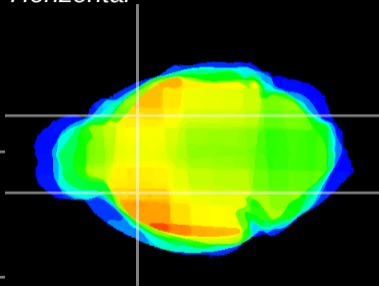

*Coronal*

*Sagittal-R*

*Sagittal-L*

ViBrism: CX16033  
*Horizontal*

CPU lateral