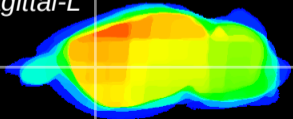

*Coronal*

*Sagittal-R*

*Sagittal-L*

ViBrism: CX16033  
*Horizontal*

CPU lateral