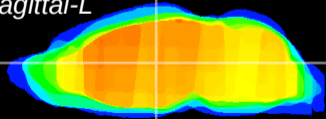

Coronal

Sagittal-R

Sagittal-L

ViBrism: CX16034
Horizontal

MD