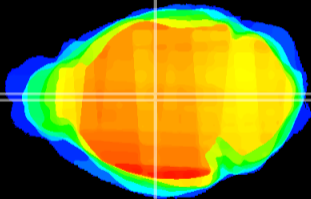

Coronal

Sagittal-R

Sagittal-L

ViBrism: CX16034
Horizontal

MD