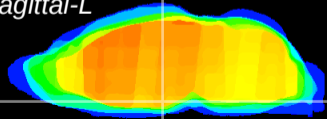

Coronal

Sagittal-R

Sagittal-L

ViBrism: CX16034
Horizontal

VMH