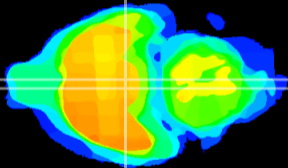

Coronal

Sagittal-R

Sagittal-L

ViBrism: CX16034
Horizontal

VMH