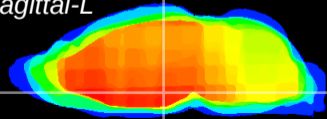

Coronal

Sagittal-R

Sagittal-L

ViBrism: CX16035
Horizontal

DM