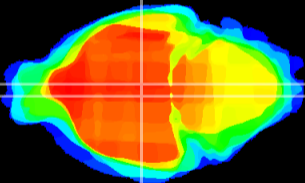

Coronal

Sagittal-R

Sagittal-L

ViBrism: CX16035
Horizontal

DM