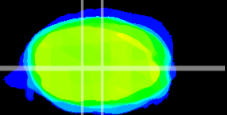

Coronal

Sagittal-R

Sagittal-L

ViBrism: CX16037
Horizontal

MVe