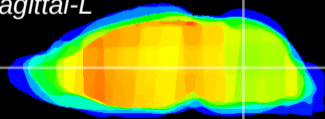

Coronal

Sagittal-R

Sagittal-L

ViBrism: CX16037
Horizontal

MVe