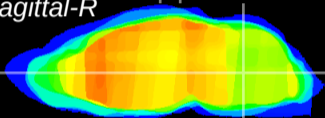

Coronal

Sagittal-R

Sagittal-L

ViBrism: CX16037
Horizontal

MVe