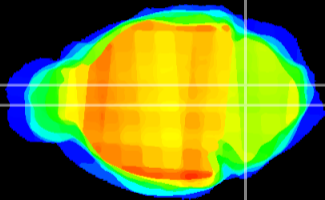

Coronal

Sagittal-R

Sagittal-L

ViBrism: CX16037
Horizontal

MVe