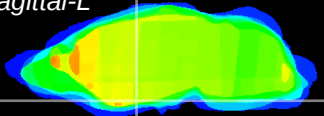

*Coronal*

*Sagittal-R*

*Sagittal-L*

ViBriSM: CX16039  
*Horizontal*

S0