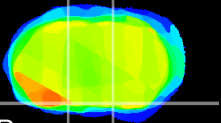

*Coronal*

*Sagittal-R*

*Sagittal-L*

ViBriSM: CX16039  
*Horizontal*

S0