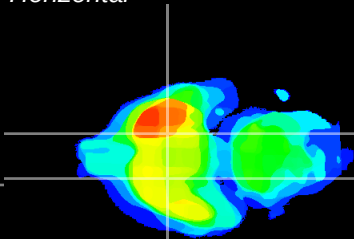

*Coronal*

*Sagittal-R*

*Sagittal-L*

ViBriSM: CX16039  
*Horizontal*

S0