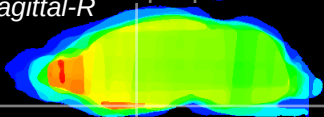

*Coronal*

*Sagittal-R*

*Sagittal-L*

ViBriSM: CX16039  
*Horizontal*

S0