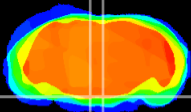

Coronal

Sagittal-R

Sagittal-L

ViBrism: CX16042
Horizontal

Pn