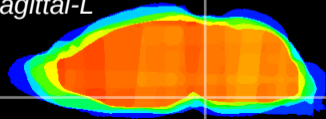

Coronal

Sagittal-R

Sagittal-L

ViBrism: CX16042
Horizontal

Pn