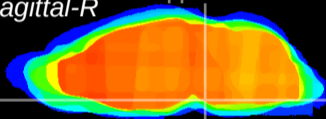

Coronal

Sagittal-R

Sagittal-L

ViBrism: CX16042
Horizontal

Pn