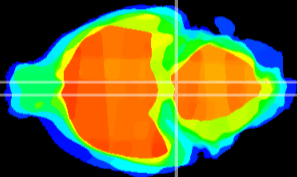

Coronal

Sagittal-R

Sagittal-L

ViBrism: CX16042
Horizontal

Pn