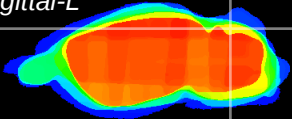

Coronal

Sagittal-R

Sagittal-L

ViBrism: CX16046
Horizontal

Cb lobe