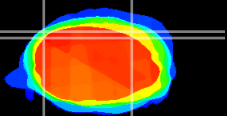

Coronal

Sagittal-R

Sagittal-L

ViBrism: CX16046
Horizontal

Cb lobe