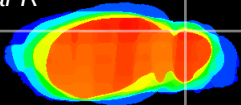

Coronal

Sagittal-R

Sagittal-L

ViBrism: CX16046
Horizontal

Cb lobe