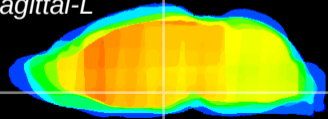

Coronal

Sagittal-R

Sagittal-L

ViBrism: CX16053
Horizontal

DM