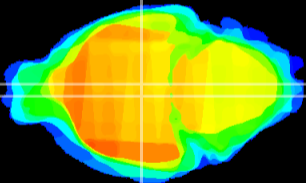

Coronal

Sagittal-R

Sagittal-L

ViBrism: CX16053
Horizontal

DM