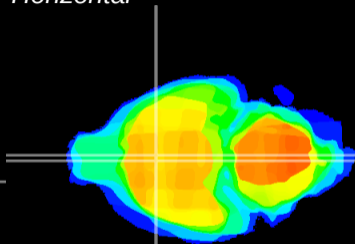

Coronal

Sagittal-R

Sagittal-L

ViBrism: CX16058
Horizontal

MPA