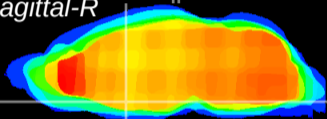

Coronal

Sagittal-R

Sagittal-L

ViBrism: CX16058
Horizontal

MPA