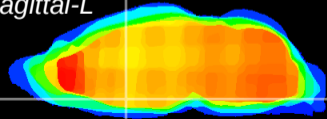

Coronal

Sagittal-R

Sagittal-L

ViBrism: CX16058
Horizontal

MPA