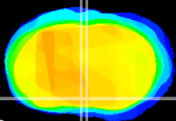

Coronal

Sagittal-R

Sagittal-L

ViBrism: CX16058
Horizontal

MPA