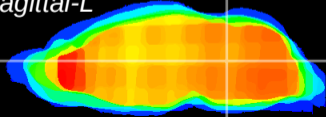

Coronal

Sagittal-R

Sagittal-L

ViBrisM: CX16058
Horizontal

Tg