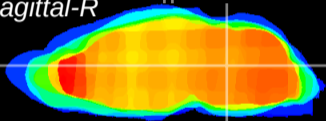

Coronal

Sagittal-R

Sagittal-L

ViBrisM: CX16058
Horizontal

Tg