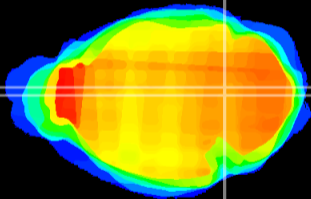

Coronal

Sagittal-R

Sagittal-L

ViBrisM: CX16058
Horizontal

Tg