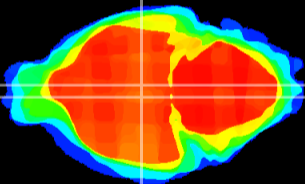

Coronal

Sagittal-R

Sagittal-L

ViBrism: CX16060
Horizontal

DM