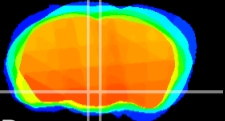

Coronal

Sagittal-R

Sagittal-L

ViBrism: CX16060
Horizontal

DM