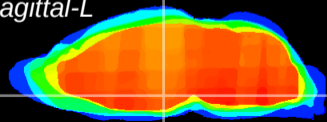

Coronal

Sagittal-R

Sagittal-L

ViBrism: CX16060
Horizontal

DM