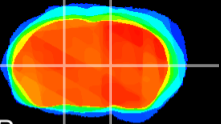

Coronal

Sagittal-R

Sagittal-L

ViBrism: CX16062
Horizontal

VA/VL