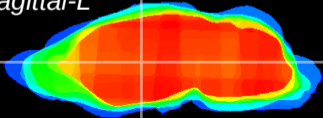

Coronal

Sagittal-R

Sagittal-L

ViBrism: CX16062
Horizontal

VA/VL