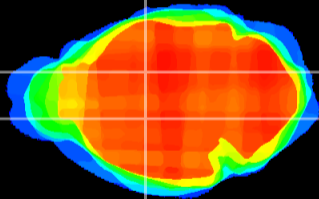

Coronal

Sagittal-R

Sagittal-L

ViBrism: CX16062
Horizontal

VA/VL