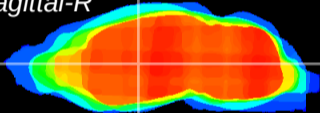

Coronal

Sagittal-R

Sagittal-L

ViBrism: CX16062
Horizontal

VA/VL