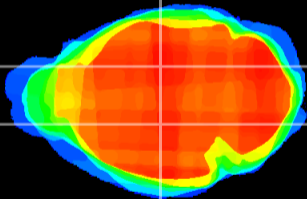

Coronal

Sagittal-R

Sagittal-L

ViBrism: CX16062
Horizontal

VPM/VPL