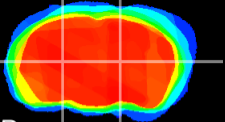

Coronal

Sagittal-R

Sagittal-L

ViBrism: CX16062
Horizontal

VPM/VPL