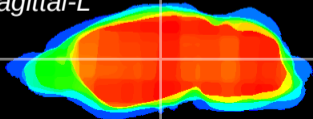

Coronal

Sagittal-R

Sagittal-L

ViBrism: CX16062
Horizontal

VPM/VPL