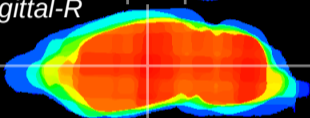

Coronal

Sagittal-R

Sagittal-L

ViBrism: CX16062
Horizontal

VPM/VPL