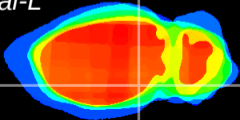

Coronal

Sagittal-R

Sagittal-L

ViBrism: CX16062
Horizontal

ventral S