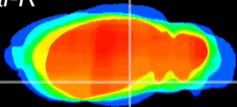

Coronal

Sagittal-R

Sagittal-L

ViBrism: CX16062
Horizontal

ventral S