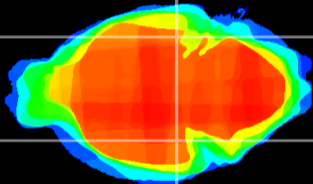

Coronal

Sagittal-R

Sagittal-L

ViBrism: CX16062
Horizontal

ventral S