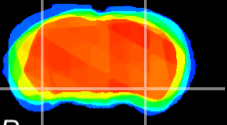

Coronal

Sagittal-R

Sagittal-L

ViBrism: CX16062
Horizontal

ventral S