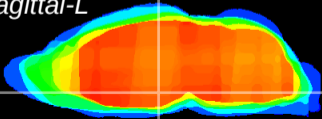

Coronal

Sagittal-R

Sagittal-L

ViBrism: CX16063
Horizontal

DM