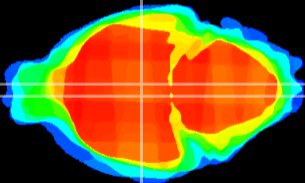

Coronal

Sagittal-R

Sagittal-L

ViBrism: CX16063
Horizontal

DM