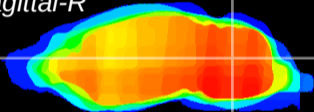

*Coronal*

*Sagittal-R*

*Sagittal-L*

ViBrism: CX16066  
*Horizontal*

Cb nucleus