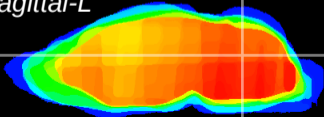

*Coronal*

*Sagittal-R*

*Sagittal-L*

ViBrism: CX16066  
*Horizontal*

Cb nucleus