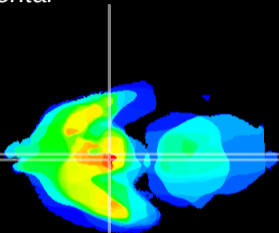

Coronal

Sagittal-R

Sagittal-L

ViBrism: CX16068
Horizontal

Arc