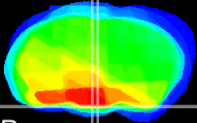

Coronal

Sagittal-R

Sagittal-L

ViBrism: CX16068
Horizontal

Arc