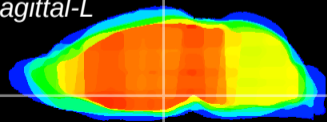

Coronal

Sagittal-R

Sagittal-L

ViBrism: CX16069
Horizontal

DM