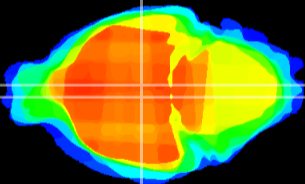

Coronal

Sagittal-R

Sagittal-L

ViBrism: CX16069
Horizontal

DM