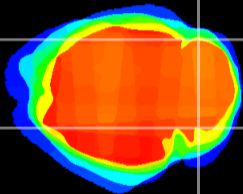

Coronal

Sagittal-R

Sagittal-L

ViBrism: CX16072
Horizontal

Cb lobe