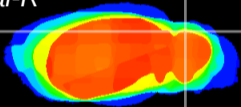

Coronal

Sagittal-R

Sagittal-L

ViBrism: CX16072
Horizontal

Cb lobe