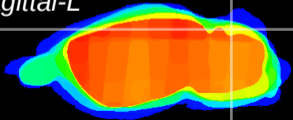

Coronal

Sagittal-R

Sagittal-L

ViBrism: CX16072
Horizontal

Cb lobe