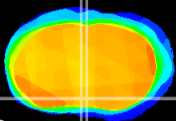

Coronal

Sagittal-R

Sagittal-L

ViBrism: CX16075
Horizontal

MPA