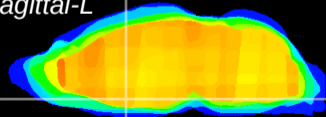

Coronal

Sagittal-R

Sagittal-L

ViBrism: CX16075
Horizontal

MPA