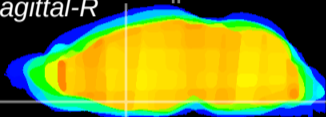

Coronal

Sagittal-R

Sagittal-L

ViBrism: CX16075
Horizontal

MPA