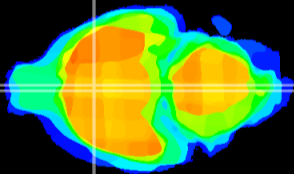

Coronal

Sagittal-R

Sagittal-L

ViBrism: CX16075
Horizontal

MPA