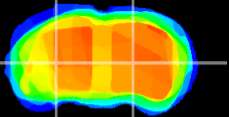

Coronal

Sagittal-R

Sagittal-L

ViBrism: CX16076
Horizontal

MG