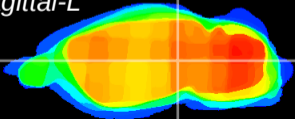

Coronal

Sagittal-R

Sagittal-L

ViBrism: CX16076
Horizontal

MG