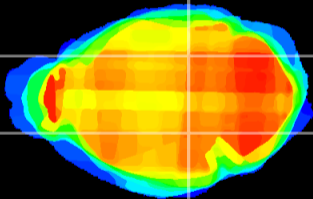

Coronal

Sagittal-R

Sagittal-L

ViBrism: CX16076
Horizontal

MG