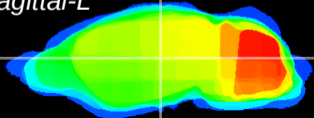

Coronal

Sagittal-R

Sagittal-L

ViBrism: CX16086
Horizontal

VPM/VPL