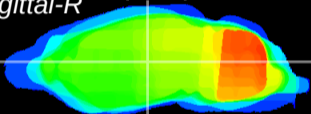

Coronal

Sagittal-R

Sagittal-L

ViBrism: CX16086
Horizontal

VPM/VPL