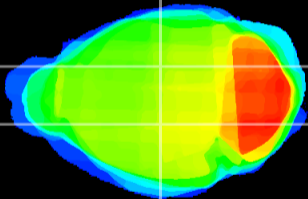

Coronal

Sagittal-R

Sagittal-L

ViBrism: CX16086
Horizontal

VPM/VPL