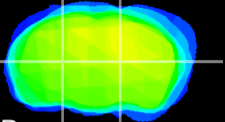

Coronal

Sagittal-R

Sagittal-L

ViBrism: CX16086
Horizontal

VPM/VPL