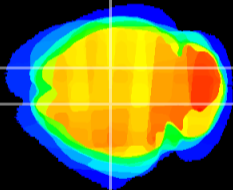

Coronal

Sagittal-R

Sagittal-L

ViBrism: CX16087
Horizontal

CA1