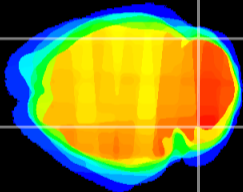

Coronal

Sagittal-R

Sagittal-L

ViBrism: CX16087
Horizontal

Cb lobe