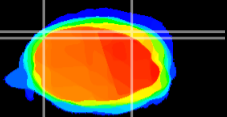

Coronal

Sagittal-R

Sagittal-L

ViBrism: CX16087
Horizontal

Cb lobe