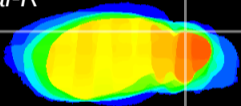

Coronal

Sagittal-R

Sagittal-L

ViBrism: CX16087
Horizontal

Cb lobe