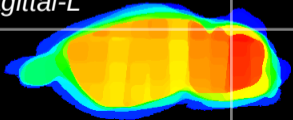

Coronal

Sagittal-R

Sagittal-L

ViBrism: CX16087
Horizontal

Cb lobe