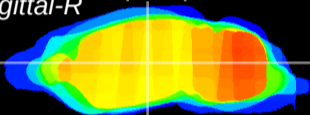

Coronal

Sagittal-R

Sagittal-L

ViBrism: CX16087
Horizontal

VPM/VPL