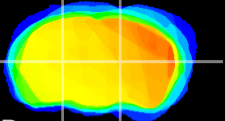

Coronal

Sagittal-R

Sagittal-L

ViBrism: CX16087
Horizontal

VPM/VPL