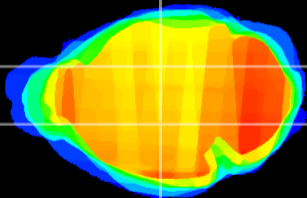

Coronal

Sagittal-R

Sagittal-L

ViBrism: CX16087
Horizontal

VPM/VPL