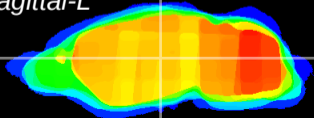

Coronal

Sagittal-R

Sagittal-L

ViBrism: CX16087
Horizontal

VPM/VPL