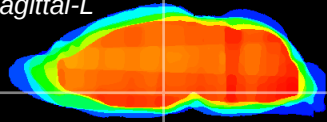

Coronal

Sagittal-R

Sagittal-L

ViBrism: CX16089
Horizontal

DM