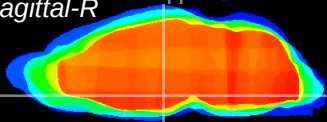

Coronal

Sagittal-R

Sagittal-L

ViBrism: CX16089
Horizontal

DM