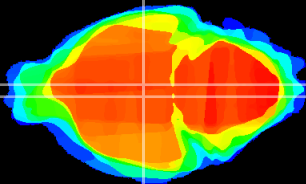

Coronal

Sagittal-R

Sagittal-L

ViBrism: CX16089
Horizontal

DM