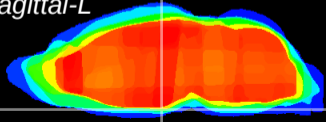

Coronal

Sagittal-R

Sagittal-L

ViBrism: CX16093
Horizontal

ME