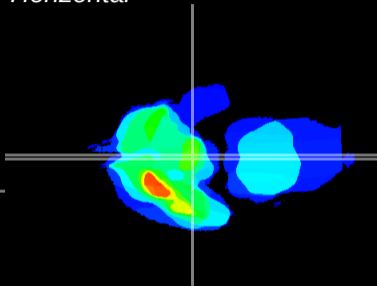

Coronal

Sagittal-R

Sagittal-L

ViBrism: CX16093
Horizontal

ME