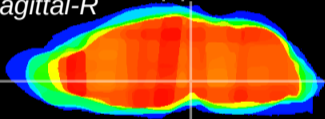

Coronal

Sagittal-R

Sagittal-L

ViBrism: CX16093
Horizontal

VTA