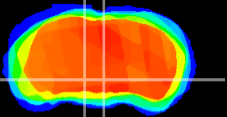

Coronal

Sagittal-R

Sagittal-L

ViBrism: CX16093
Horizontal

VTA