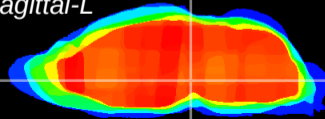

Coronal

Sagittal-R

Sagittal-L

ViBrism: CX16093
Horizontal

VTA