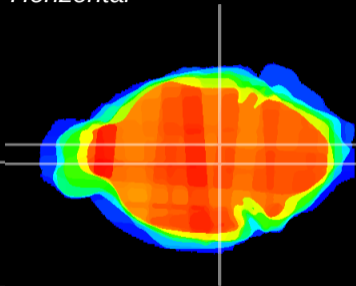

Coronal

Sagittal-R

Sagittal-L

ViBrism: CX16093
Horizontal

VTA